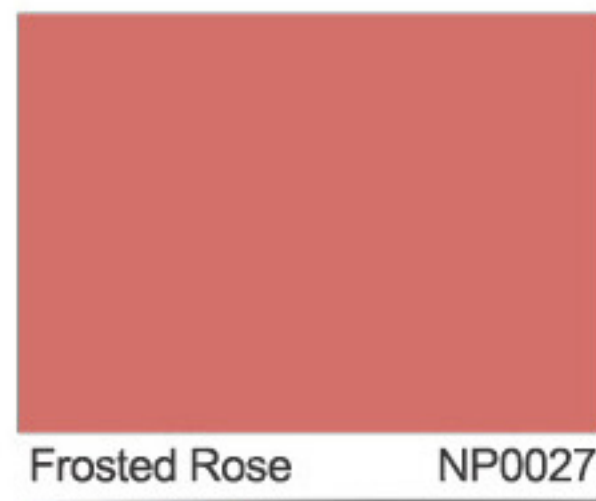

Tinting 調色

Tinting 調色

Tinting 調色

Tinting 調色

Tinting 調色

White 白色 / Black 黑色 [NN7800-1]

Tinting 調色

All colours shown are as close to the actual Nippon Paint colours as modern printing techniques permit.

For reference only. All colours are subject to the original paint colours.

本漆版是現代印刷技術所能印出最接近的原漆顏色，只作參考用途。一切顏色以原漆顏色為準。

It is also available in White colour.

產品另有白色可供選擇。

Dark colours are recommended the additional coats for best results.

深色顏色建議塗刷多遍，以達到滿意效果。

Tinting 調色

Represents Tinting Colours. Prices are different with Standard Colours. Please consult the retail shop for detailed quotation. 代表電腦調色，價格與標準顏色有異。詳情請向店舖查詢。