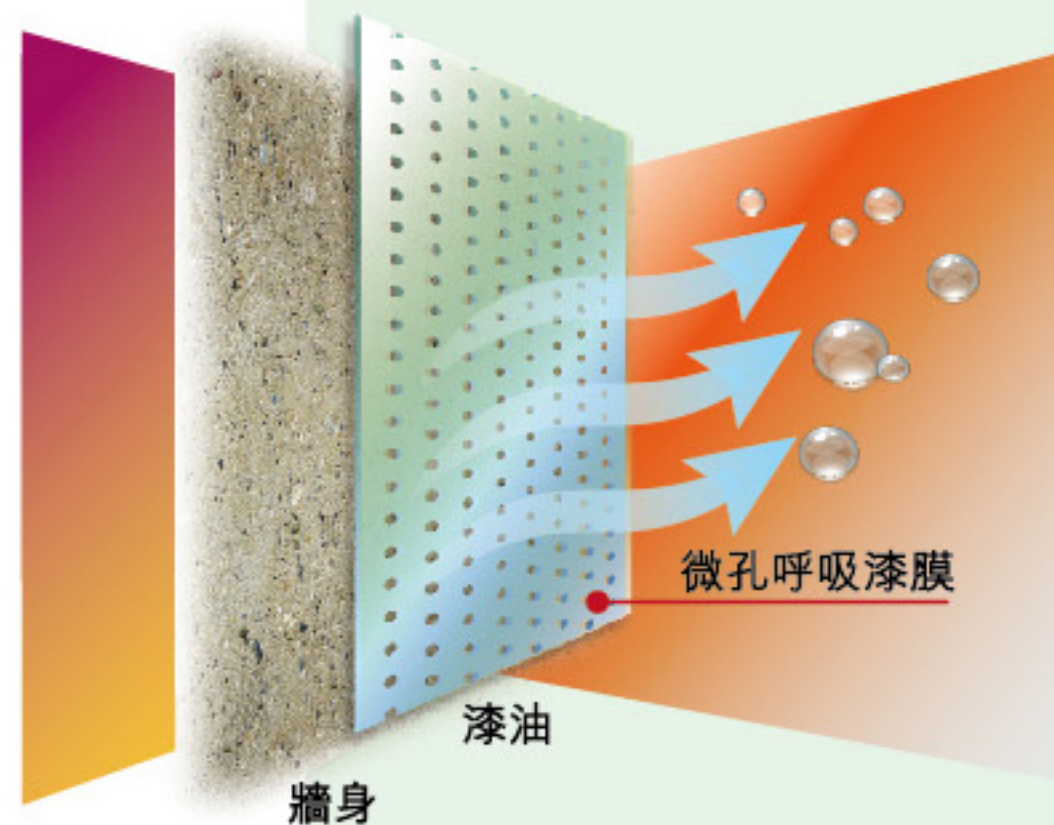

Drying Time (at 25-30°C)

- Touch Dry 觸乾時間: 30 minutes 30分鐘
- Recoating 重塗間隔時間: At least 2 hours 最少2小時

This product passed the test from JIS and was recognized that can prevent paint film damage under cool and heat environment for a long time*. It also can effectively against mold growth#, protect your family health by maintaining good indoor air quality.

產品通過JIS測試證實能長時間抵禦冷熱空氣對漆膜的破壞*及高效防止滋生霉菌#，保持優質室內空氣質素，令家人更健康。

* According to the humidity and cool-heat cycling test report of JIS K5660 : 2008 Cl.7.14.

According to HG/T 3950-2007 test method, the functions of molds resistance achieve the highest grading.