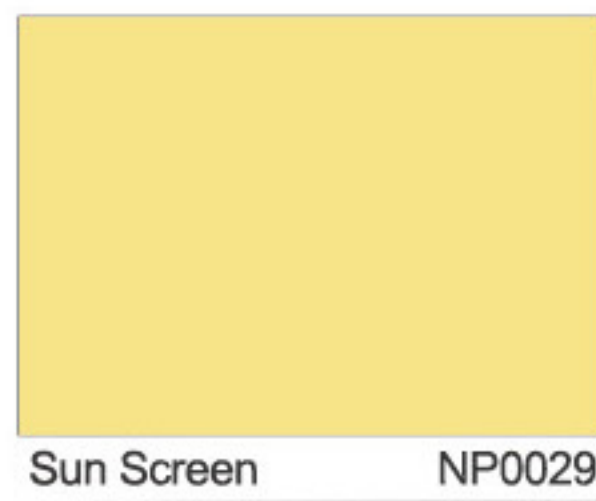

Sunbaked NP0028