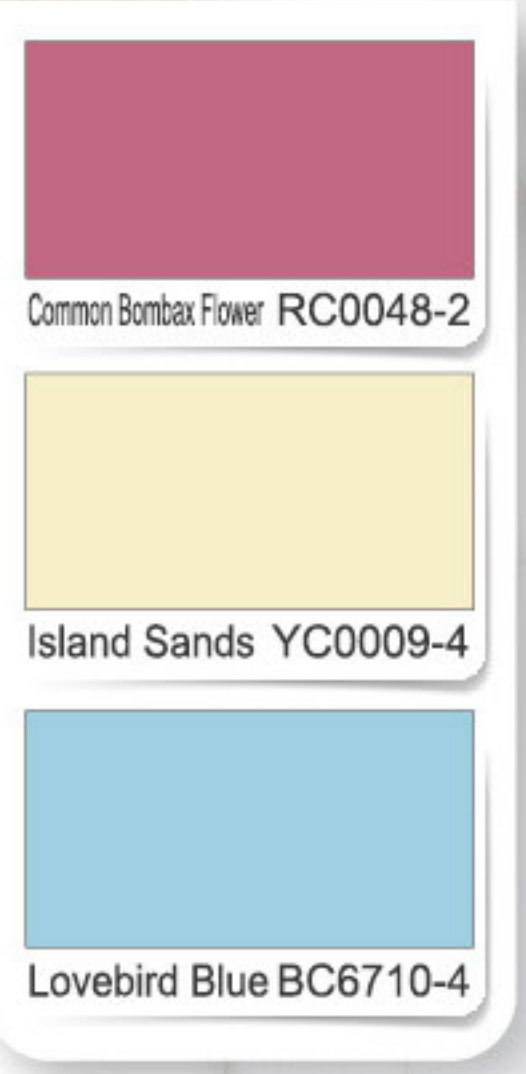

Chinese Eggplant VA0001-1

Sophia VN0083-4

Jericho Tan NN1020-3

Lime Paradise GC0020-2

Mint Hint GC4651-4

Mango Pudding ON0040-3

All colours shown in photographs may vary from actual paint colours due to lighting and printing.
由於攝於時的燈光及印刷技術之影響，相片中之顏色與實際漆油顏色有所不同。

Sleepy Pink NP0009

Frosted Rose NP0027

Blush NP0015

Berry Wine NP0021

Tinting 調色

Swan Wing NP0010

Sunbaked NP0028

Terra Peach NP0016